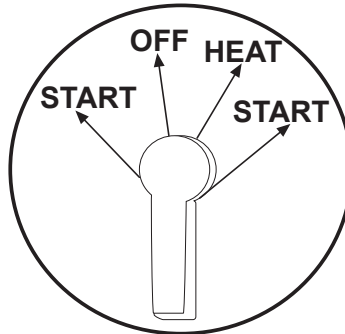

## Wiring for White Oliver 1365 Starter Switch S.62278

### Front View

**NOTE:**  
Mounting hole  
may need to  
be modified  
depending on  
application.

### Back View